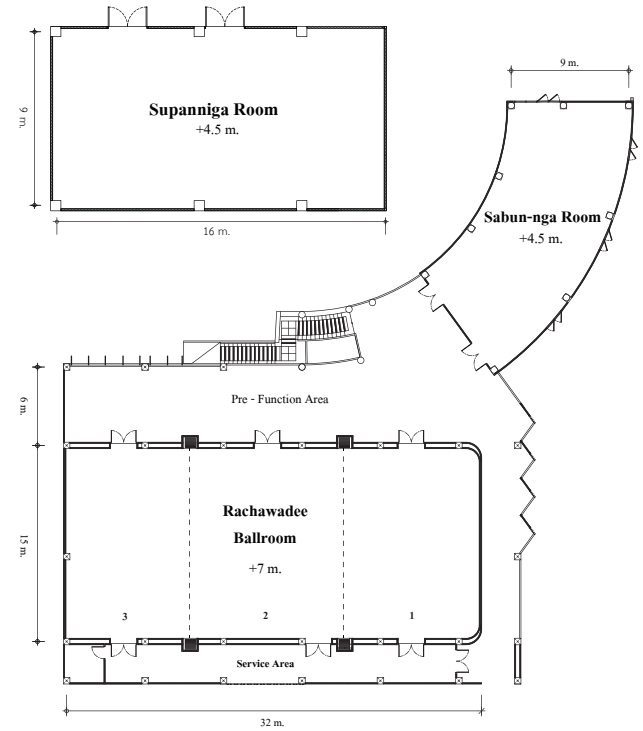

In Room Amenities:

Deluxe Premium

50 Sq.m.     

Deluxe Premium is meticulously designed in loft style. The room is bright and airy and is equipped with spacious bathroom and bathtub within the total space of 50 square meters. The room is remarkable due to its panoramic sea view, casual sitting area and private balcony, making it suitable for families.

In Room Amenities:

Beachfront Villa

56 Sq.m.    

A detached villa which emanates luxury and privacy. Located in the beachfront area, the villa has a private terrace area which is surrounded by a small garden. Guests can enjoy a panoramic view of the sea from inside. The villa's interior is decorated with modern furniture including a large king-sized bed.

In Room Amenities:

Meeting Room

Meeting Room	Area (Sq.m.)	Dimension (W. x L.)	Height (M.)	Capacity			
Supanniga Room	144	9 x 16	4.5	70	40	100	80
Sabun - Nga Room	216	9 x 24	4.5	120	70	150	100
Rachawadee Ballroom	480	15 x 32	7.0	300	180	80	400
Rachawadee (1)	150	10 x 15	7.0	60	30	80	60
Rachawadee (2)	180	12 x 15	7.0	60	30	80	60
Rachawadee (3)	150	10 x 15	7.0	60	30	80	60