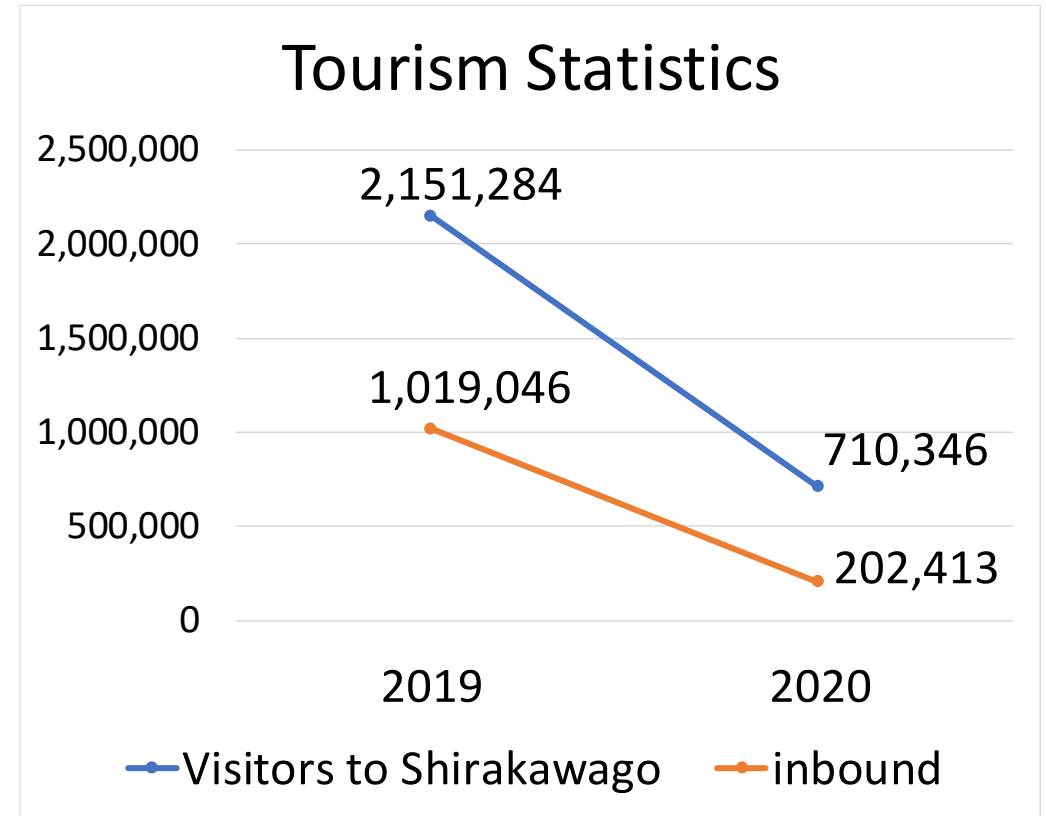

Overview of Shirakawa-go

- Population **1,517** (1 May 2022)
- Number of tourists **2.15million** (2019)
 - *international travelers **47.4%**
 - *1,400 times the population

*The Number of inbound in 2020 is from **Jan. to Mar.**